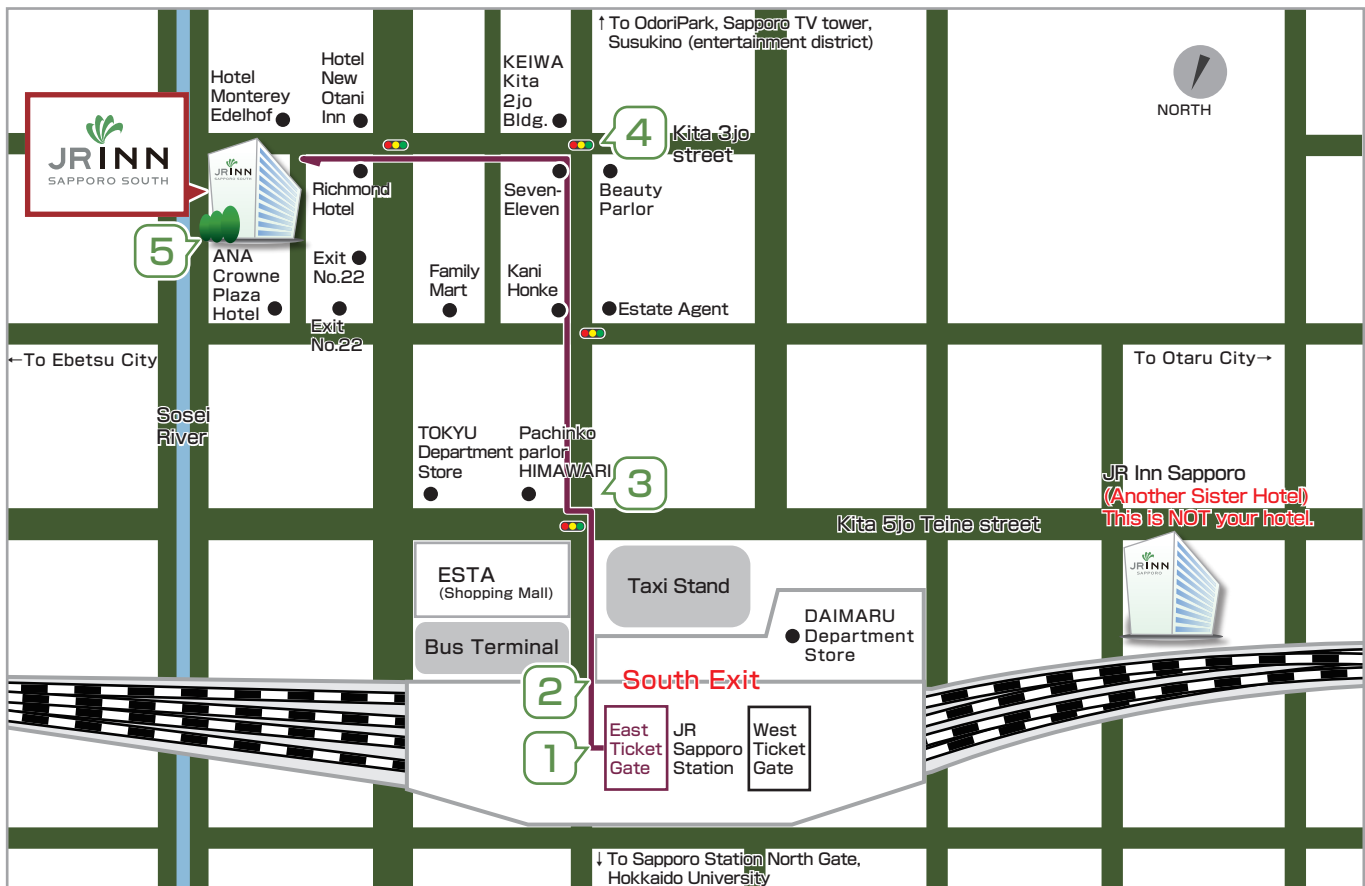

Access from JR Sapporo Station (Via outdoor passage)

1 Immediately after exiting the **East Ticket Gate**, turn right towards the south gate.

2 Pass through the door of **JR Sapporo station south gate** and go outside facing the square in front of the station.

3 Cross the street and go straight to the south, pass thorough **the Pachinko Parlor HIMAWARI** and **Kani Honke** (Crabs restaurant).

4 Turn left at the corner of **the Seven-Eleven** and go straight to the east.

5 You have now arrived at **JR Inn Sapporo South!** You did a great job in getting here!