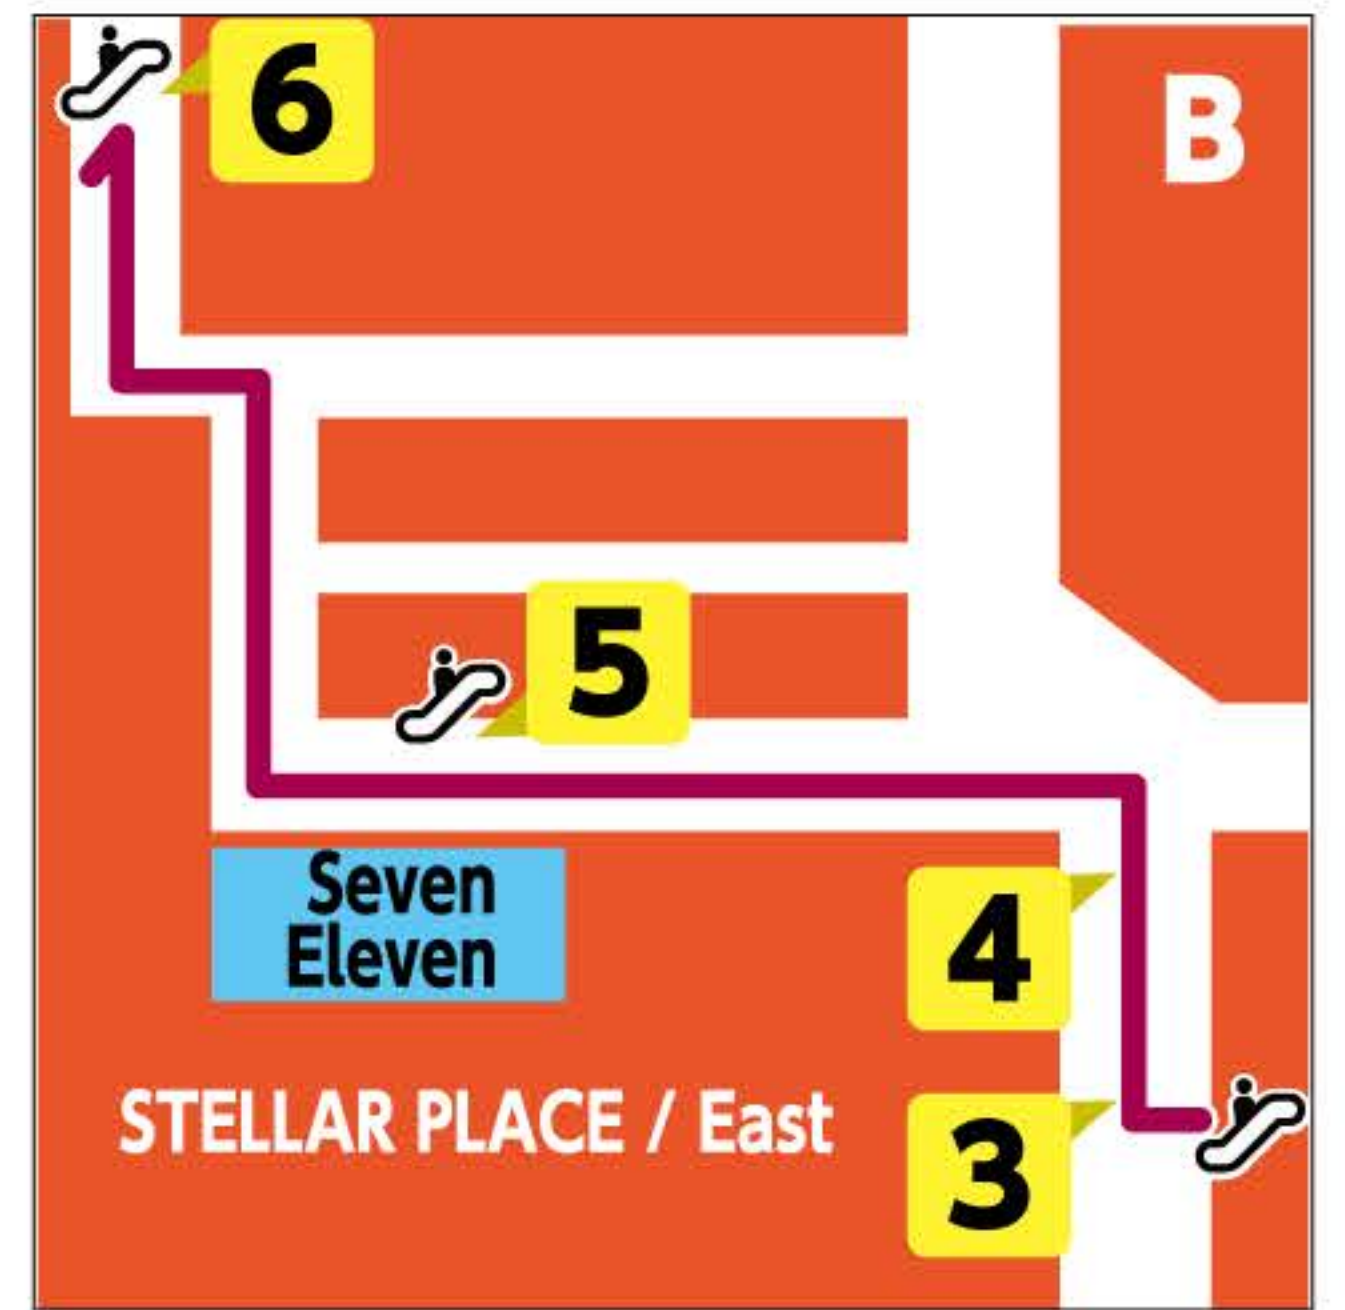

If you are arriving via JR (underground access)

MAP

Expanding A

Expanding B

route

1

Exit the JR Sapporo Station **East Ticket Gate** and head to the South Exit of the station

2

Take the escalator down to the Toho Subway Line and **Namboku Subway Line**

3

Turn right at the entrance toward **Toho Subway Line** and proceed

4

Pass the **Seven Eleven** and turn right at the end of the path. Proceed toward the **Toho Subway Line**

5

Take the escalator down toward the **Toho Subway Line**

6

Proceed to the right of the **Toho Subway Line Ticket Gate**

7

Take **Exit 24** to the streets

8

Once on the street, turn right

9

Turn right again at the **Family Mart** and proceed

10

JR Inn Kita 2 Jo is across from the **New Otani Inn**