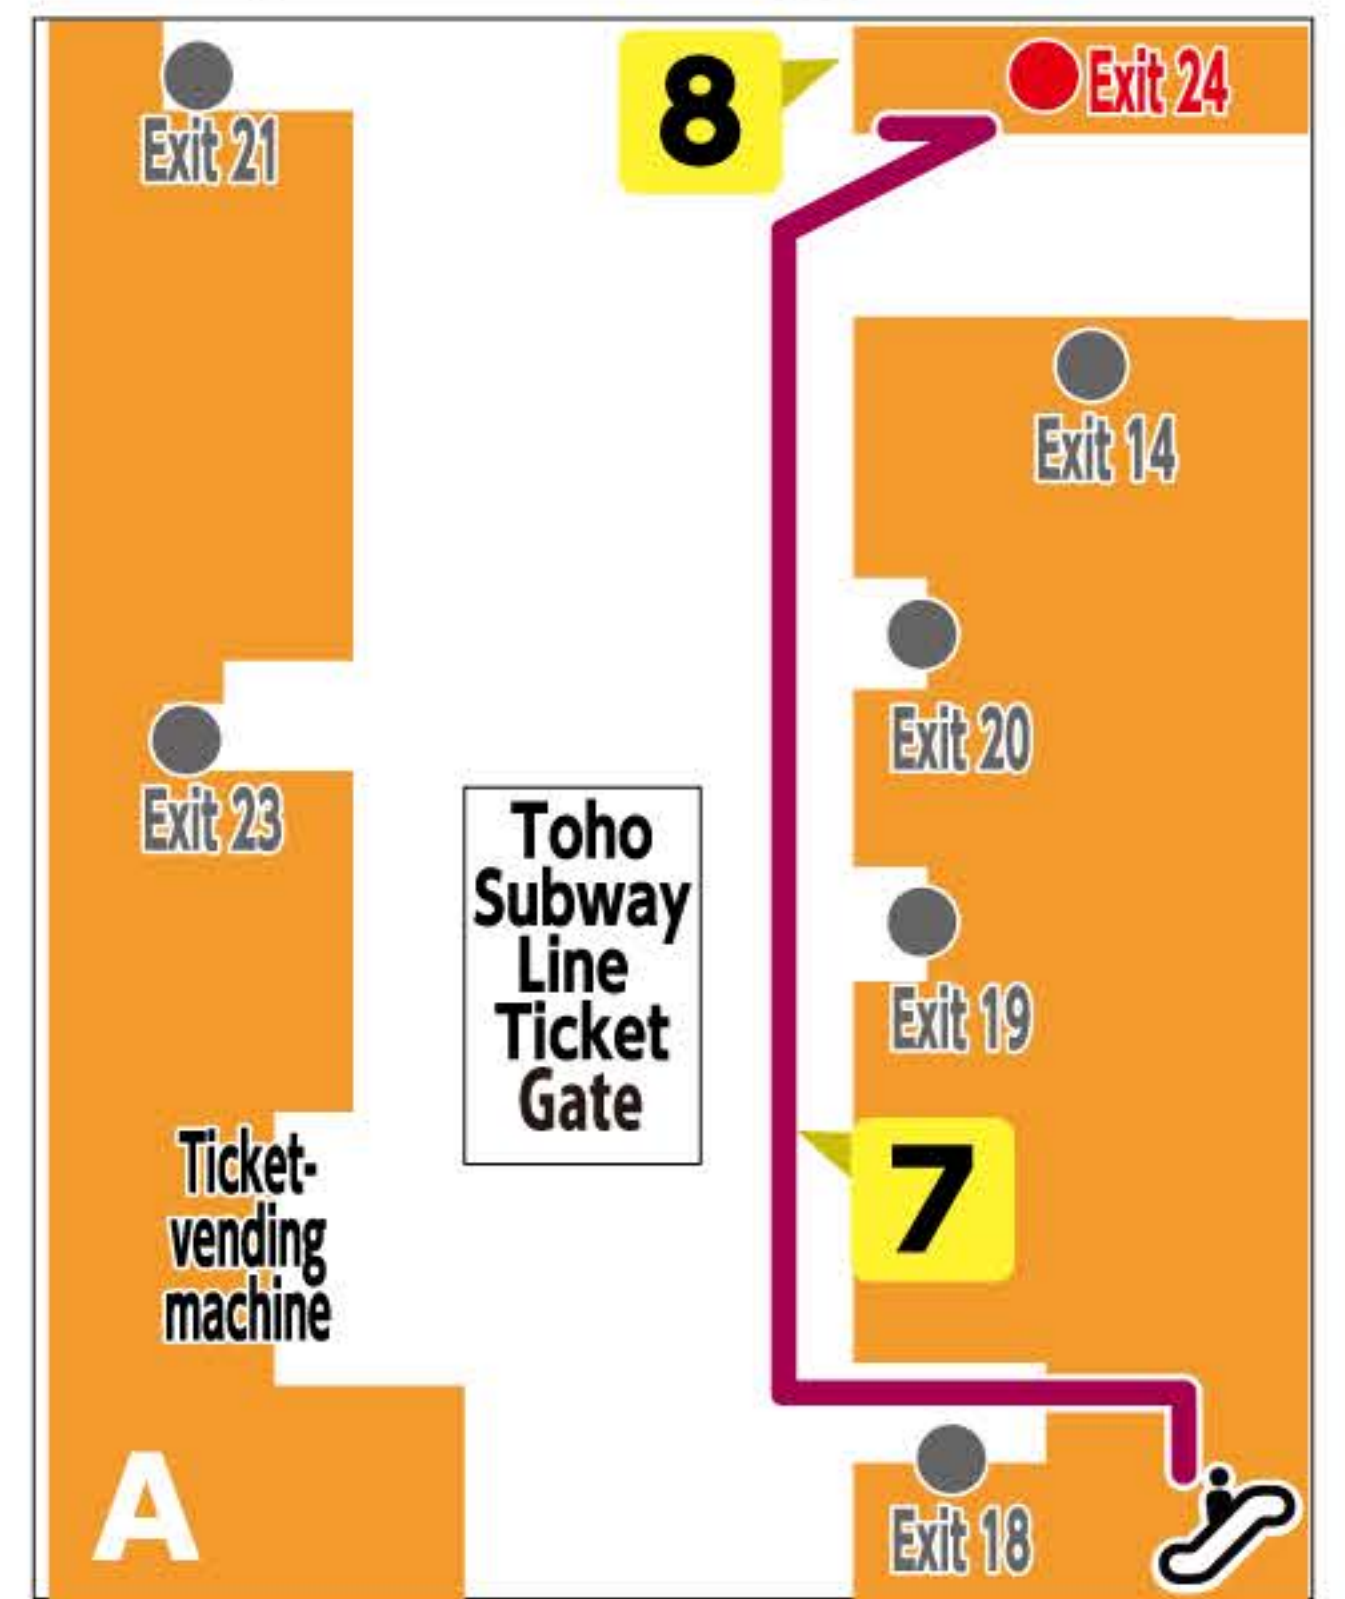

If you are arriving via JR (underground access)

MAP

Expanding A

Expanding B

route

1

Exit the JR Sapporo Station **East Ticket Gate** and head to the South Exit of the station

2

Take the escalator down to the Toho Subway Line and **Namboku Subway Line**

3

Turn right at the entrance toward **Toho Subway Line** and proceed

4

Pass the **Seven Eleven** and turn right at the end of the path. Proceed toward the **Toho Subway Line**

5

Take the escalator down toward the **Toho Subway Line**

6

Proceed to the right of the **Toho Subway Line Ticket Gate**

7

Take **Exit 24** to the streets

8

Once on the street, turn right

9

Turn right again at the **Family Mart** and proceed

10

JR Inn Kita 2 Jo is across from the **New Otani Inn**