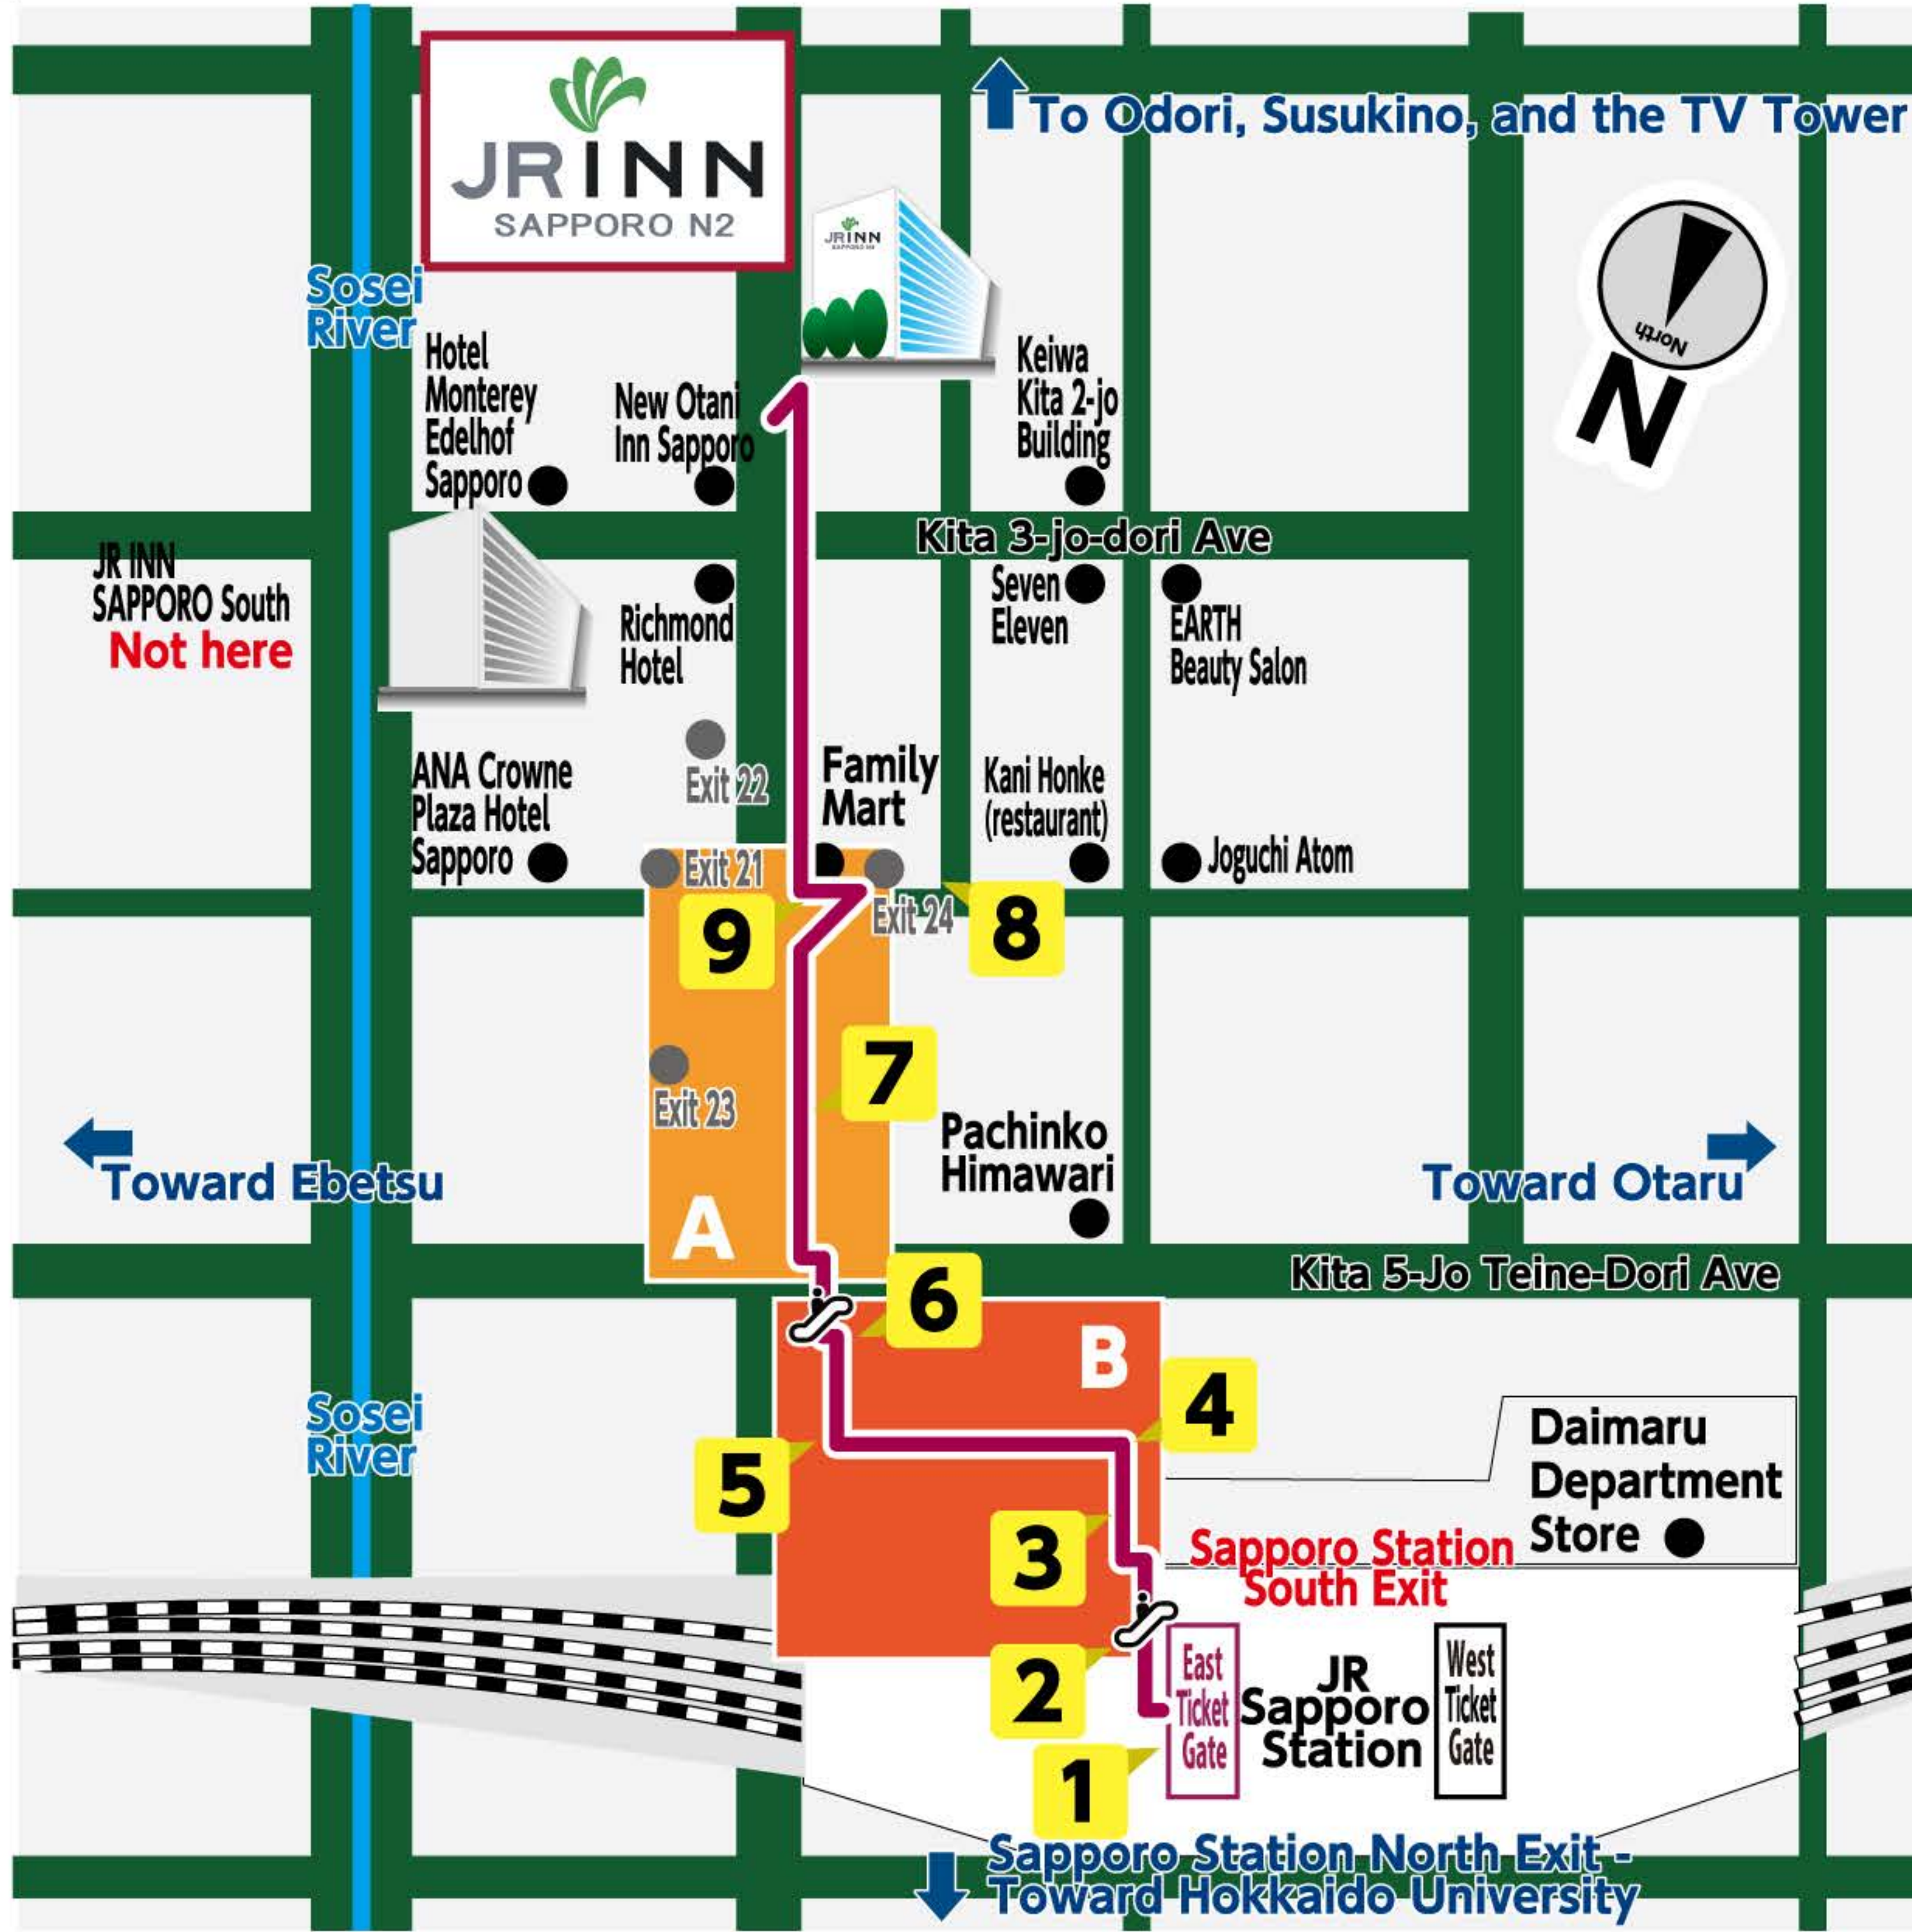

If you are arriving via JR (underground access)

MAP

Expanding A

Expanding B

route

1

Exit the JR Sapporo Station **East Ticket Gate** and head to the South Exit of the station

2

Take the escalator down to the Toho Subway Line and **Namboku Subway Line**

3

Turn right at the entrance toward **Toho Subway Line** and proceed

4

Pass the **Seven Eleven** and turn right at the end of the path. Proceed toward the **Toho Subway Line**

5

Take the escalator down toward the **Toho Subway Line**

6

Proceed to the right of the **Toho Subway Line Ticket Gate**

7

Take **Exit 24** to the streets

8

Once on the street, turn right

9

Turn right again at the **Family Mart** and proceed

10

JR Inn Kita 2 Jo is across from the **New Otani Inn**