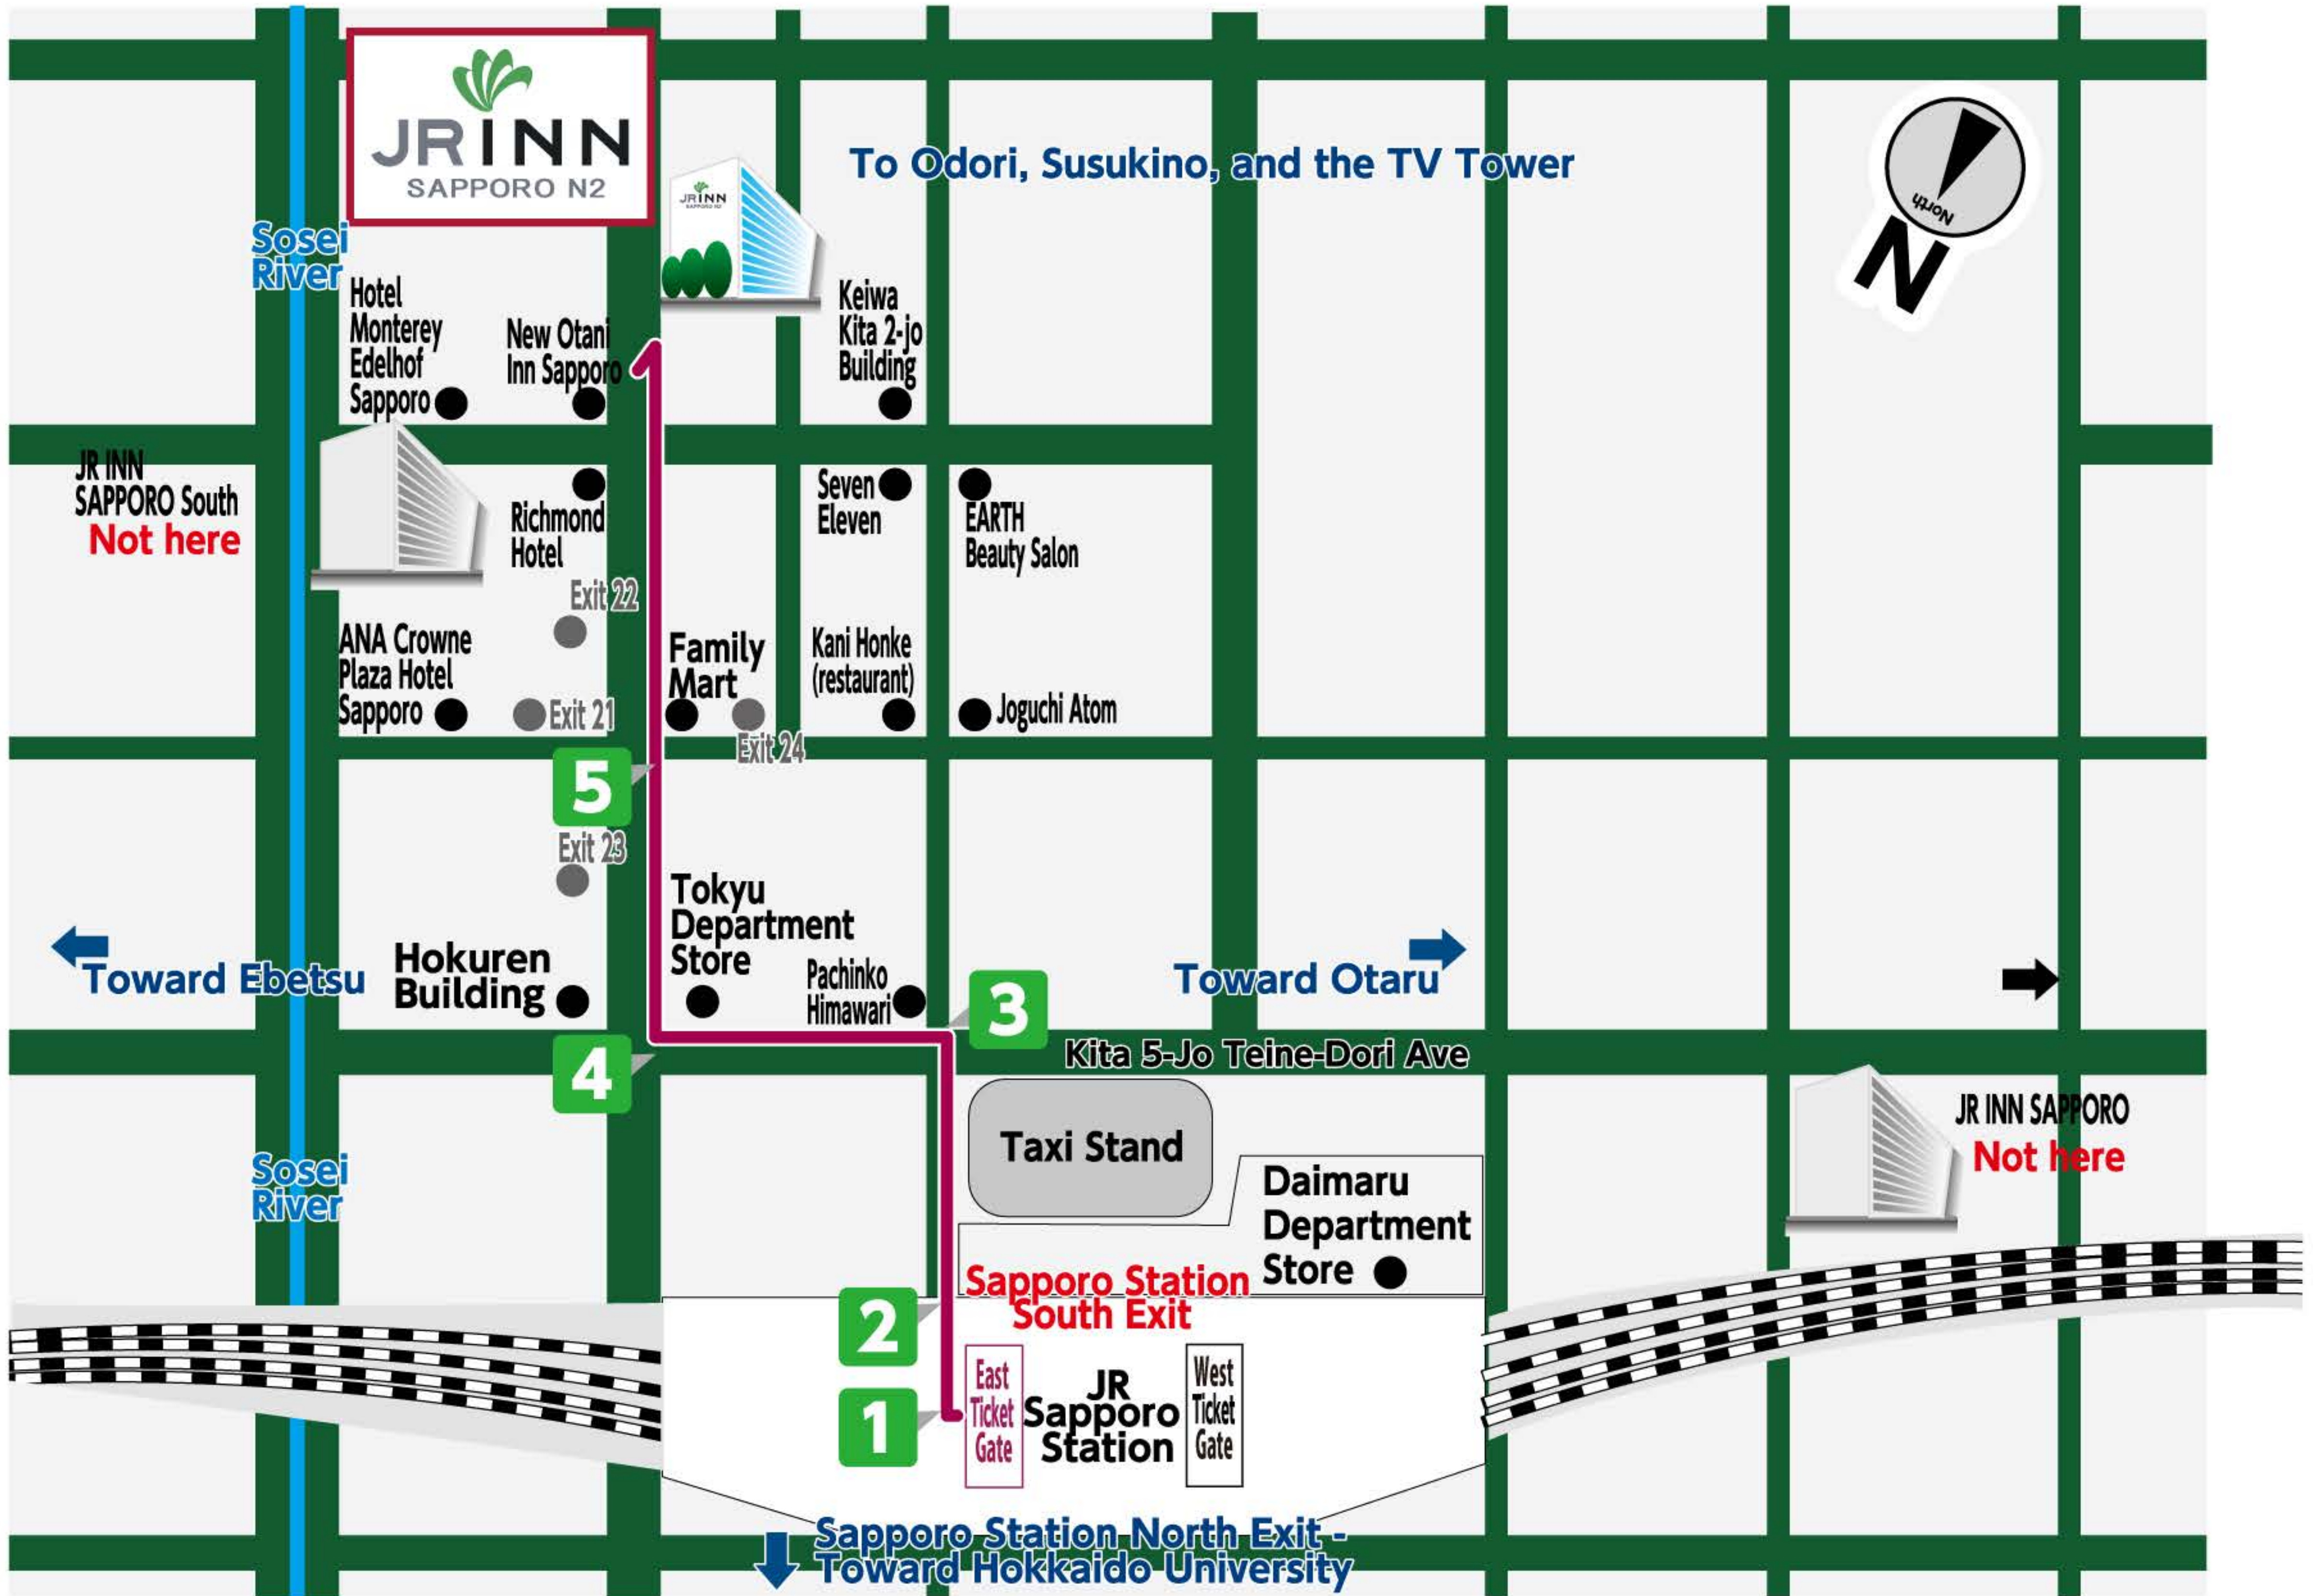

If you are arriving via JR (street access)

MAP

route

1 Exit JR Sapporo Station through the **East Ticket Gate** and proceed to the right

2 Exit Sapporo Station through the **South Exit**

3 Take a left at the **Pachinko Himawari** intersection

4 Turn right at the **Hokuren Building** intersection

5 Continue on the road that has the **Family Mart**

6 JR Inn Sapporo Kita 2 Jo is located across from **New Otani Inn**